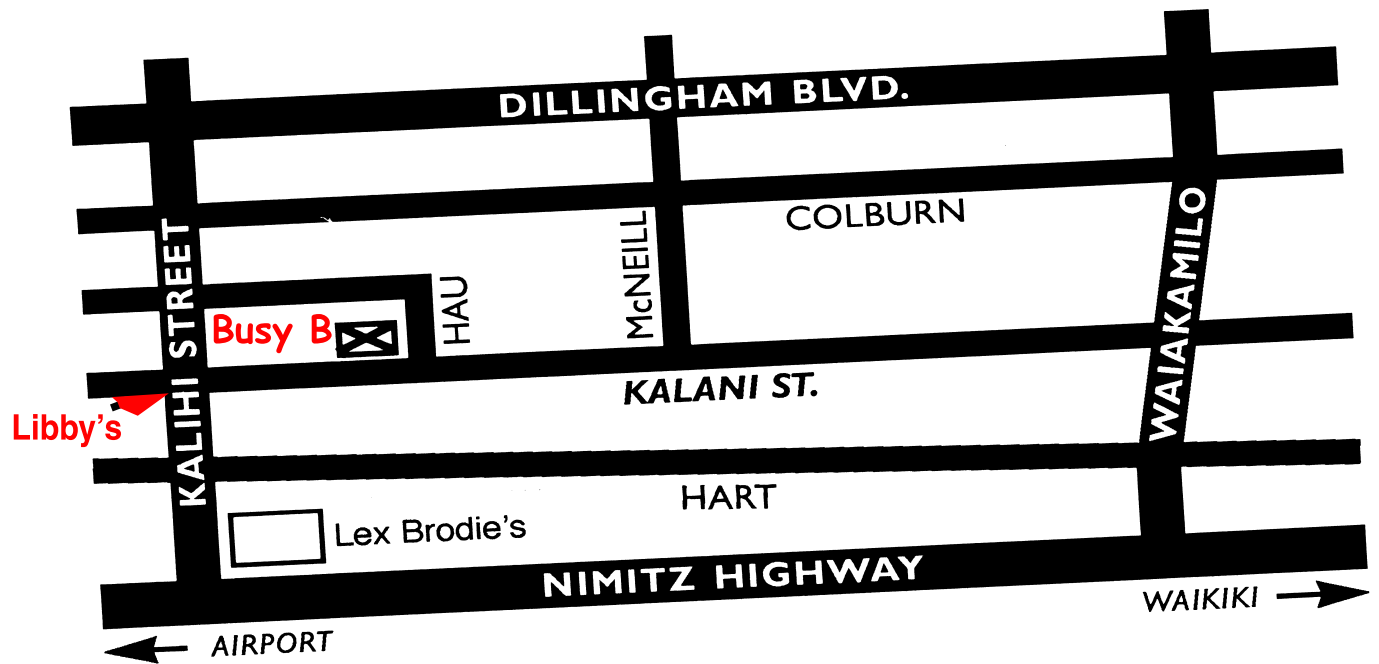

# Busy Bee Bob

1610 Kalani St. Suite 1 • Corner of Hau Street • Adjacent to Appliance Parts  
Across the Street from Lion Coffee • 1 Block from Libby's Manapua Shop

**845-2262** Open: 9-3 M-Wed. Closed: Thurs thru Sun